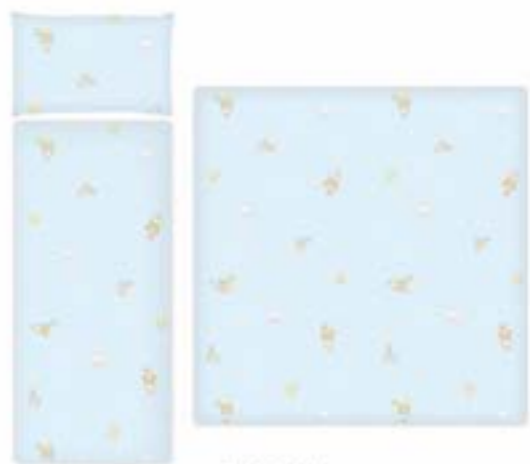

bear party
3701